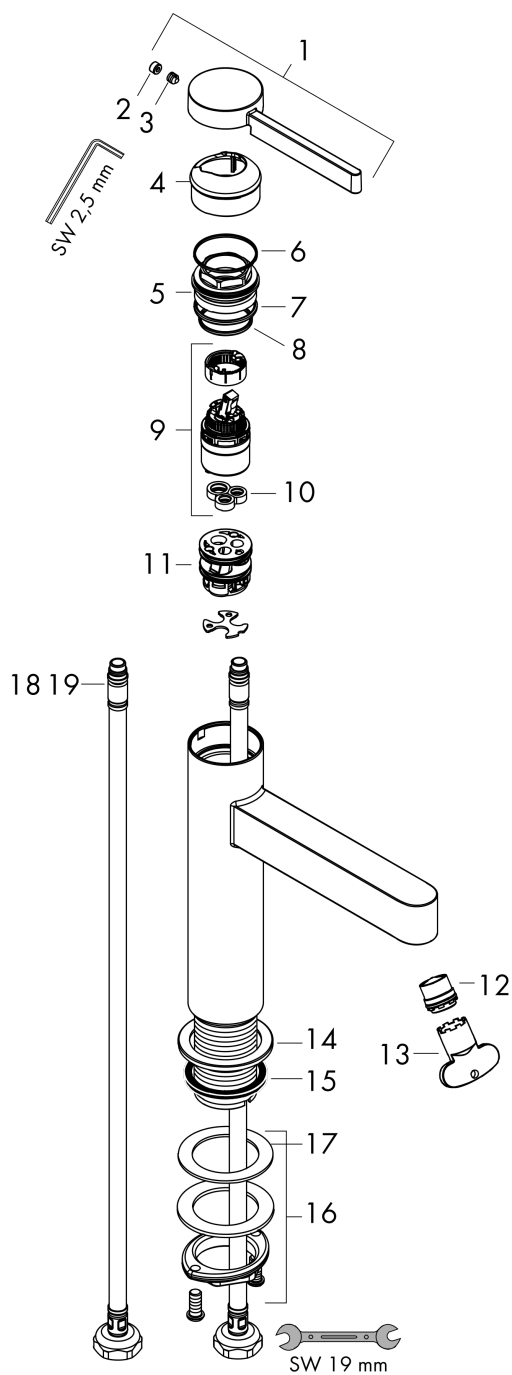

Finoris
Single lever basin mixer 100 with push-open waste set
 Surfaces: **Chrome** Article Number: **76010000**

Description

product features

- consists of: single lever basin mixer, waste set
- ComfortZone 100
- projection 126 mm
- spray type: laminar spray
- maximum flow rate at 3 bar: 5 l/min
- ceramic cartridge
- temperature limitation adjustable
- suitable for continuous flow water heaters
- push-open waste set G 1¼
- material waste set: metal
- connection type: G ¾ connections
- connection dimension: DN15

Technology

Design awards

reddot winner 2021

reddot winner 2021

Product image

Scale drawing

Flowchart

Finoris
Single lever basin mixer 100 with push-open waste set
 Surfaces: **Chrome** Article Number: **76010000**

Exploded Drawing

Year of production: >06/21

Finoris**Single lever basin mixer 100 with push-open waste set**Surfaces: **Chrome** Article Number: **76010000****Spare part list**

Year of production: >06/21

Pos.	Description	Article Number	Price	PU
1	handle	94266000	-	1
2	screw cover	93735460	-	1
3	hollow set screw M5x5	98446000	-	1
4	flange	93737000	-	1
5	nut	92926000	-	1
6	O-ring 30x1,5	98433000	-	1
7	O-ring 29x2	98391000	-	1
8	O-ring 25x1,5	98146000	-	1
9	cartridge, assy	93760000	-	1
10	seal	93383000	-	1
11	adapter for cartridge	98866000	-	1
12	spray former	93973000	-	1
13	special tool	98987000	-	1
14	escutcheon	94265000	-	1
15	flat seal	98749000	-	1
16	fixing set (Ø 32)	13961000	-	1
17	lever collar	97548000	-	1
18	connection hose 600 mm M8x0,75 G3/8	96556000	-	1
19	O-ring 6,6x1,6	93019000	-	1
a	push-open waste set	50100000	-	1
b	fixation extension 35 mm	13898000	-	1