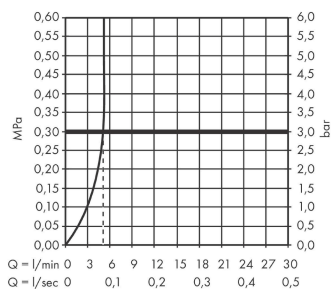

Finoris
Single lever basin mixer 100 with push-open waste set
 Surfaces: **Chrome** Article Number: **76010000**

Description

product features

- consists of: single lever basin mixer, waste set
- ComfortZone 100
- projection 126 mm
- spray type: laminar spray
- maximum flow rate at 3 bar: 5 l/min
- ceramic cartridge
- temperature limitation adjustable
- suitable for continuous flow water heaters
- push-open waste set G 1¼
- material waste set: metal
- connection type: G ¾ connections
- connection dimension: DN15

Technology

Design awards

reddot winner 2021

reddot winner 2021

Product image

Scale drawing

Flowchart

Finoris
Single lever basin mixer 100 with push-open waste set
 Surfaces: **Chrome** Article Number: **76010000**