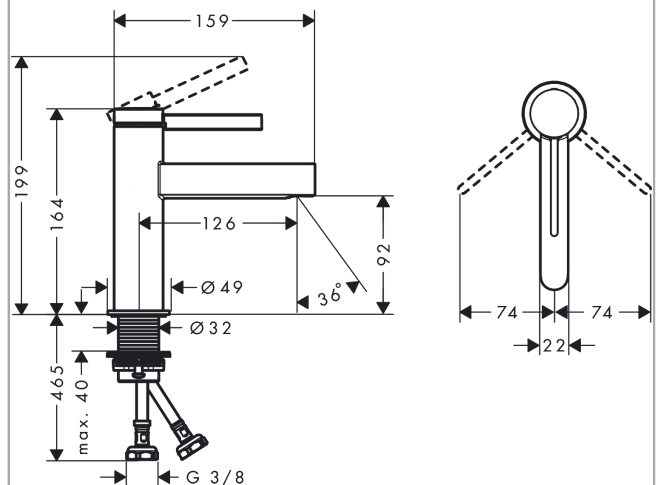

Finoris
Single lever basin mixer 100 with push-open waste set
 Surfaces: **Chrome** Article Number: **76010000**

Description

product features

- consists of: single lever basin mixer, waste set
- ComfortZone 100
- projection 126 mm
- spray type: laminar spray
- maximum flow rate at 3 bar: 5 l/min
- ceramic cartridge
- temperature limitation adjustable
- suitable for continuous flow water heaters
- push-open waste set G 1¼
- material waste set: metal
- connection type: G ¾ connections
- connection dimension: DN15

Technology

Design awards

reddot winner 2021

reddot winner 2021

Product image

Scale drawing

Flowchart

Finoris
Single lever basin mixer 100 with push-open waste set
 Surfaces: **Chrome** Article Number: **76010000**

Exploded Drawing

Year of production: >06/21

Finoris**Single lever basin mixer 100 with push-open waste set**Surfaces: **Chrome** Article Number: **76010000****Spare part list**

Year of production: >06/21

Pos.	Description	Article Number	Price	PU
1	handle	94266000	-	1
2	screw cover	93735460	-	1
3	hollow set screw M5x5	98446000	-	1
4	flange	93737000	-	1
5	nut	92926000	-	1
6	O-ring 30x1,5	98433000	-	1
7	O-ring 29x2	98391000	-	1
8	O-ring 25x1,5	98146000	-	1
9	cartridge, assy	93760000	-	1
10	seal	93383000	-	1
11	adapter for cartridge	98866000	-	1
12	spray former	93973000	-	1
13	special tool	98987000	-	1
14	escutcheon	94265000	-	1
15	flat seal	98749000	-	1
16	fixing set (Ø 32)	13961000	-	1
17	lever collar	97548000	-	1
18	connection hose 600 mm M8x0,75 G3/8	96556000	-	1
19	O-ring 6,6x1,6	93019000	-	1
a	push-open waste set	50100000	-	1
b	fixation extension 35 mm	13898000	-	1